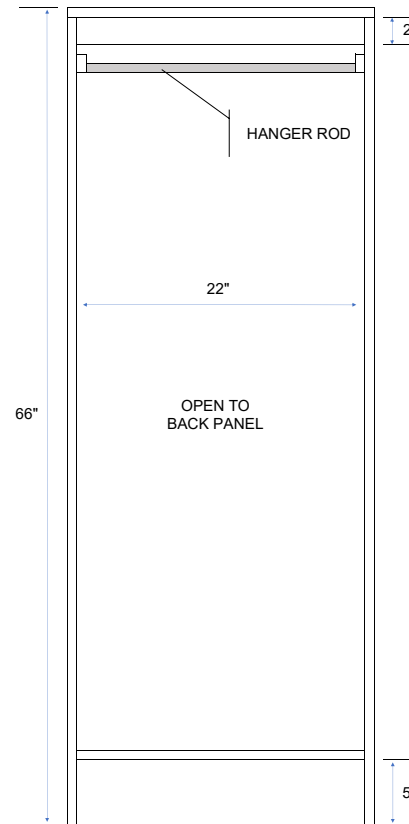

Abbot Wardrobe
with 1 Door & 1 Hanger Rod

Item Number:
AB24WD

Dimensions:
24"W x 22"D x 66"H

GLUED, SCREWED, AND DOWEL
CONSTRUCTION FOR STRUCTURAL STABILITY

TOP VIEW

SIDE VIEW

INSIDE VIEW

FRONT VIEW