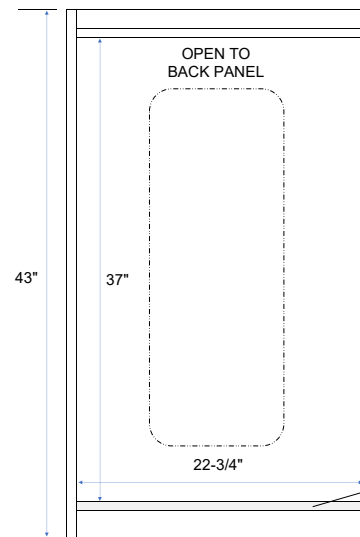

LANG FURNITURE INC.

*Abbot Micro Fridge Tower*

**Item Number:**  
AB23FT

**Dimensions:**  
24"W x 22"D x 43"H

GLUED, SCREWED, AND DOWEL  
CONSTRUCTION FOR STRUCTURAL STABILITY

TOP VIEW

SIDE VIEW

FRONT VIEW