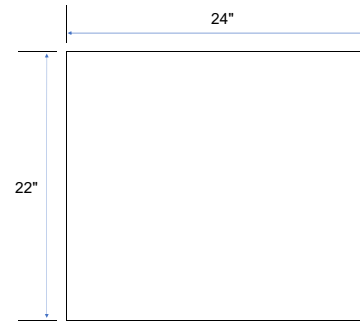

LANG FURNITURE INC.

*Abbot Micro Fridge Tower*

**Item Number:**  
AB23FT

**Dimensions:**  
24"W x 22"D x 43"H

GLUED, SCREWED, AND DOWEL  
CONSTRUCTION FOR STRUCTURAL STABILITY

TOP VIEW

SIDE VIEW

FRONT VIEW