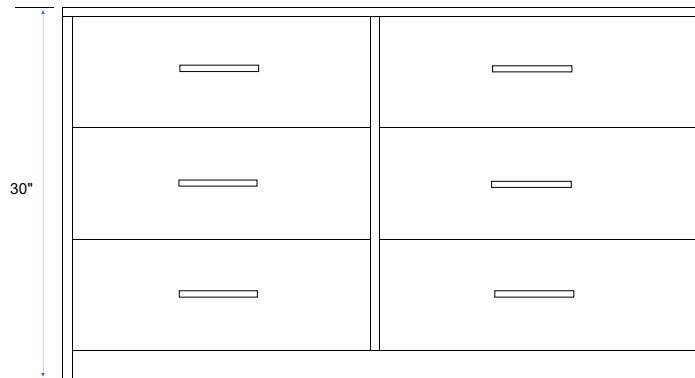

LANG FURNITURE INC.

*Abbot 6-Drawer  
Double Chest/Dresser*

**Item Number:**  
AB12DR

**Dimensions:**  
50"W x 18"D x 30"H

GLUED, SCREWED, AND DOWEL  
CONSTRUCTION FOR STRUCTURAL STABILITY

TOP VIEW

SIDE VIEW

FRONT VIEW