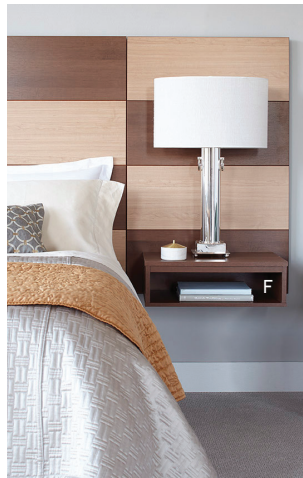

ABBOT COLLECTION

LANG HOSPITALITY

- A Abbot Wall Mount Night Stand
Available upon Request
- B Abbot Desk 4 Legs
ITEM# AB150 DIMENSIONS: 42"W x 24"D x 30"H
- C Abbot Cubby Night Stand
Available upon Request
- D Abbot Micro Fridge Unit w/ Metal Shelf Protection
ITEM# AB18MF DIMENSIONS: 48"W x 22"D x 43"H
- E Abbot Queen 4-Panel HB 48"
ITEM# AB98Q DIMENSIONS: 62"W x 1"D x 48"H
- F Abbot (24W) 4-Panel Wall Guard 48"
ITEM# AB2448 DIMENSIONS: 24"W x 1"D x 48"H
- G Abbot Cantilever Night Stand
ITEM# ABN48R DIMENSIONS: 24"W x 16"D x 24"H

COLOR RODEO OAK (20)

E

F

G

A

B

C

- A Abbot Queen 4-Panel HB 48"
ITEM# AB98Q DIMENSIONS: 62"W x 1"D x 48"H
- B Abbot (24W) 4-Panel Wall Guard 48"
ITEM# AB2448 DIMENSIONS: 24"W x 1"D x 48"H
- C Abbot Night Stand - 1 Drawer
ITEM# AB149C DIMENSIONS: 24"W x 16"D x 24"H
- D Abbot Cantilever Night Stand
ITEM# ABN46L DIMENSIONS: 24"W x 16"D x 24"H
- E Abbot Night Stand - 2 Drawer
ITEM# AB147C DIMENSIONS: 24"W x 16"D x 24"H
- F Abbot Cubby Wall Mount Night Stand
Available upon Request
- G Abbot Micro Fridge Unit with Metal Shelf Protection
ITEM# AB18MF DIMENSIONS: 48"W x 22"D x 43"H