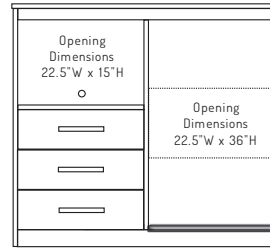

ABBOT COLLECTION

LANG HOSPITALITY

- A Abbot Wall Mount Night Stand
Available upon Request
- B Abbot Desk 4 Legs
ITEM# AB150 DIMENSIONS: 42"W x 24"D x 30"H
- C Abbot Cubby Night Stand
Available upon Request
- D Abbot Micro Fridge Unit w/ Metal Shelf Protection
ITEM# AB18MF DIMENSIONS: 48"W x 22"D x 43"H
- E Abbot Queen 4-Panel HB 48"
ITEM# AB98Q DIMENSIONS: 62"W x 1"D x 48"H
- F Abbot (24W) 4-Panel Wall Guard 48"
ITEM# AB2448 DIMENSIONS: 24"W x 1"D x 48"H
- G Abbot Cantilever Night Stand
ITEM# ABN48R DIMENSIONS: 24"W x 16"D x 24"H

COLOR RODEO OAK (20)

E

F

G

A

B

C

- A Abbot Queen 4-Panel HB 48"
ITEM# AB98Q DIMENSIONS: 62"W x 1"D x 48"H
- B Abbot (24W) 4-Panel Wall Guard 48"
ITEM# AB2448 DIMENSIONS: 24"W x 1"D x 48"H
- C Abbot Night Stand - 1 Drawer
ITEM# AB149C DIMENSIONS: 24"W x 16"D x 24"H
- D Abbot Cantilever Night Stand
ITEM# ABN46L DIMENSIONS: 24"W x 16"D x 24"H
- E Abbot Night Stand - 2 Drawer
ITEM# AB147C DIMENSIONS: 24"W x 16"D x 24"H
- F Abbot Cubby Wall Mount Night Stand
Available upon Request
- G Abbot Micro Fridge Unit with Metal Shelf Protection
ITEM# AB18MF DIMENSIONS: 48"W x 22"D x 43"H

(24W) 4-Panel Wall Guard HB 48" H
ITEM# AB2448
24"W x 1"D x 48"H

(30W) 4-Panel Wall Guard 48" H
Available upon Request
30"W x 1"D x 48"H

Micro-Fridge Combo Unit - NO Trim
Available upon Request
48"W x 22"D x 43"H

Abbot Micro-Fridge Combo Unit
with Metal Shelf Protection
ITEM# AB18MF
48"W x 22"D x 43"H

3-Drawer Chest with Shelf
ITEM# AB16MC
36"W x 22"D x 36"H

Full 3-Panel HB 36"
ITEM# AB93F
56"W x 1"D x 36"H

Queen 3-Panel HB 36"
ITEM# AB19Q
62"W x 1"D x 36"H