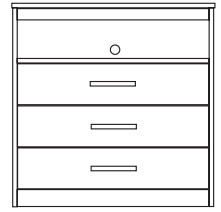

3-Drawer Chest with Shelf
ITEM# AB16MC
36"W x 22"D x 36"H