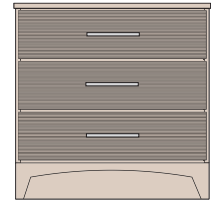

DECO COLLECTION

LANG HOSPITALITY

- A Deco Night Stand
ITEM# DC43SN DIMENSIONS: 24"W x 16"D x 24"H
- B Deco Queen HB
ITEM# DC22Q DIMENSIONS: 62"W x 1"D x 48"H
- C Deco Desk Without Drawer
ITEM# DC151 DIMENSIONS: 48"W x 24"D x 30"H
- D Deco 3-Drawer MicroFridge Chest
ITEM# DC16MF DIMENSIONS: 48"W x 22"D x 43"H

COLOR ESPRESSO MAPLE (32)

DECO COLLECTION

DECO Espresso King Headboard (36", 42", 48"H)
ITEM# DC81K
 78"W x 1"D x 36"H
 Available upon Request
 78"W x 1"D x 42"H
ITEM# DC21K
 78"W x 1"D x 48"H

DECO Espresso Queen Headboard (36", 42", 48"H)
ITEM# DC82Q
 62"W x 1"D x 36"H
 Available upon Request
 62"W x 1"D x 42"H
ITEM# DC22Q
 62"W x 1"D x 48"H

DECO Espresso Full Headboard (36", 42", 48"H)
ITEM# DC80F
 56"W x 1"D x 36"H
 Available upon Request
 56"W x 1"D x 42"H
ITEM# DC20F
 56"W x 1"D x 48"H

DECO Espresso Micro Fridge Unit - NO Trim
 Available upon Request
 48"W x 22"D x 43"H
 DECO Espresso Micro Fridge Unit
 with Metal Trim Shelf Protection
ITEM# DC16MF
 48"W x 22"D x 43"H

DECO Espresso 3-Drawer Chest with Shelf
ITEM# DC13MC
 36"W x 22"D x 36"H

DECO Espresso 3-Drawer Chest (No Shelf)
ITEM# DC12C
 30"W x 22"D x 30"H

DECO Espresso Panel Desk (42" and 48"W)
 Available upon Request
 42"W x 24"D x 30"H
 Available upon Request
 48"W x 26"D x 30"H