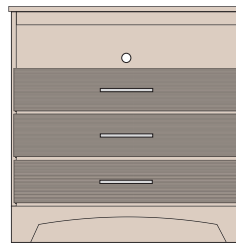

DECO COLLECTION

LANG HOSPITALITY

- A Deco Night Stand
ITEM# DC43SN DIMENSIONS: 24"W x 16"D x 24"H
- B Deco Queen HB
ITEM# DC22Q DIMENSIONS: 62"W x 1"D x 48"H
- C Deco Desk Without Drawer
ITEM# DC151 DIMENSIONS: 48"W x 24"D x 30"H
- D Deco 3-Drawer MicroFridge Chest
ITEM# DC16MF DIMENSIONS: 48"W x 22"D x 43"H

COLOR ESPRESSO MAPLE (32)

DECO COLLECTION

DECO Espresso King Headboard (36", 42", 48"H)
ITEM# DC81K
 78"W x 1"D x 36"H
 Available upon Request
 78"W x 1"D x 42"H
ITEM# DC21K
 78"W x 1"D x 48"H

DECO Espresso Queen Headboard (36", 42", 48"H)
ITEM# DC82Q
 62"W x 1"D x 36"H
 Available upon Request
 62"W x 1"D x 42"H
ITEM# DC22Q
 62"W x 1"D x 48"H

DECO Espresso Full Headboard (36", 42", 48"H)
ITEM# DC80F
 56"W x 1"D x 36"H
 Available upon Request
 56"W x 1"D x 42"H
ITEM# DC20F
 56"W x 1"D x 48"H

DECO Espresso Micro Fridge Unit - NO Trim
 Available upon Request
 48"W x 22"D x 43"H
 DECO Espresso Micro Fridge Unit
 with Metal Trim Shelf Protection
ITEM# DC16MF
 48"W x 22"D x 43"H

DECO Espresso 3-Drawer Chest with Shelf
ITEM# DC13MC
 36"W x 22"D x 36"H

DECO Espresso 3-Drawer Chest (No Shelf)
ITEM# DC12C
 30"W x 22"D x 30"H

DECO Espresso Panel Desk (42" and 48"W)
 Available upon Request
 42"W x 24"D x 30"H
 Available upon Request
 48"W x 26"D x 30"H