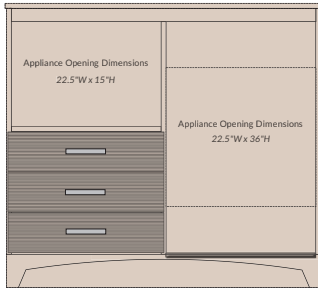

DECO COLLECTION

LANG HOSPITALITY

- A Deco Night Stand
ITEM# DC43SN DIMENSIONS: 24"W x 16"D x 24"H
- B Deco Queen HB
ITEM# DC22Q DIMENSIONS: 62"W x 1"D x 48"H
- C Deco Desk Without Drawer
ITEM# DC151 DIMENSIONS: 48"W x 24"D x 30"H
- D Deco 3-Drawer MicroFridge Chest
ITEM# DC16MF DIMENSIONS: 48"W x 22"D x 43"H

COLOR ESPRESSO MAPLE (32)

DECO COLLECTION

DECO Espresso King Headboard (36", 42", 48"H)
ITEM# DC81K
 78"W x 1"D x 36"H
 Available upon Request
 78"W x 1"D x 42"H
ITEM# DC21K
 78"W x 1"D x 48"H

DECO Espresso Queen Headboard (36", 42", 48"H)
ITEM# DC82Q
 62"W x 1"D x 36"H
 Available upon Request
 62"W x 1"D x 42"H
ITEM# DC22Q
 62"W x 1"D x 48"H

DECO Espresso Full Headboard (36", 42", 48"H)
ITEM# DC80F
 56"W x 1"D x 36"H
 Available upon Request
 56"W x 1"D x 42"H
ITEM# DC20F
 56"W x 1"D x 48"H

DECO Espresso Micro Fridge Unit - NO Trim
 Available upon Request
 48"W x 22"D x 43"H
 DECO Espresso Micro Fridge Unit
 with Metal Trim Shelf Protection
ITEM# DC16MF
 48"W x 22"D x 43"H

DECO Espresso 3-Drawer Chest with Shelf
ITEM# DC13MC
 36"W x 22"D x 36"H

DECO Espresso 3-Drawer Chest (No Shelf)
ITEM# DC12C
 30"W x 22"D x 30"H

DECO Espresso Panel Desk (42" and 48"W)
 Available upon Request
 42"W x 24"D x 30"H
 Available upon Request
 48"W x 26"D x 30"H