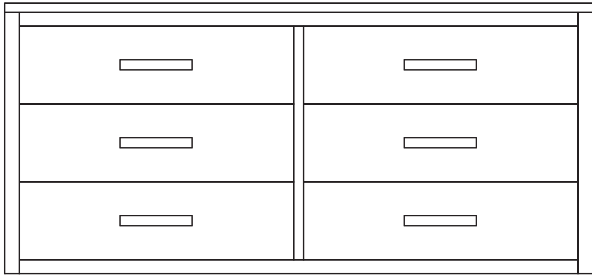

K SULLIVAN
ITEM# **SUL3D**

Sullivan Chest - 3 Drawer
DIMENSIONS 30'W x 24'D x 30'H

L SULLIVAN
ITEM# **SUL48M**

Sullivan Panel Desk
DIMENSIONS 48'W x 24'D x 30'H

SULLIVAN COLLECTION

Sullivan Wall Guard**		Sullivan Headboard		Sullivan Wall Guard**	
Available upon Request	18"W x 1"D x 26"H 24"W x 1"D x 26"H 32"W x 1"D x 26"H 36"W x 1"D x 26"H	FULL QUEEN KING	SUL67F 56"W x 1"D x 26"H SUL69Q 62"W x 1"D x 26"H SUL68K 78"W x 1"D x 26"H	Available upon Request	18"W x 1"D x 26"H 24"W x 1"D x 26"H 32"W x 1"D x 26"H 36"W x 1"D x 26"H
SV65G SV2433	18"W x 1"D x 33"H 24"W x 1"D x 33"H	**Available for All Headboard Heights		SV65G SV2433	18"W x 1"D x 33"H 24"W x 1"D x 33"H

***Available upon Request**

Sullivan Coffee - 4 Drawer
Available upon Request 48"W x 24"D x 37"H

Sullivan Micro Fridge - 2 Drawer
SV2MF 54"W x 24"D x 37"H

Sullivan Micro Fridge - 3 Drawer
Available upon Request 48"W x 24"D x 37"H
SV3MD 54"W x 24"D x 37"H

SULLIVAN COLLECTION

Sullivan Media Chest - 3 Drawer
SV16M 36"W x 24"D x 37"H

Sullivan Module Desk Top
Available upon Request 36"W x 23"D
SV42F 42"W x 23"D
Available upon Request 48"W x 23"D

Sullivan Micro Fridge - 2 Drawer
SUL2MF 48"W x 24"D x 37"H

Sullivan Chest - 3 Drawer
SUL3D 30"W x 24"D x 30"H
Available upon Request 36"W x 24"D x 37"H

Sullivan Chest - 6 Drawer
SUL-312 48"W x 24"D x 30"H
SUL-311 60"W x 24"D x 30"H
Dressers are Available upon Request