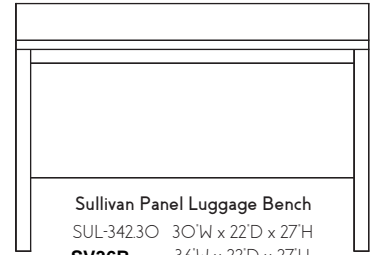

Sullivan Panel Luggage Bench
SUL-3423O 30"W x 22"D x 27"H
SV36B 36"W x 22"D x 27"H
30x22x27 Available upon Request