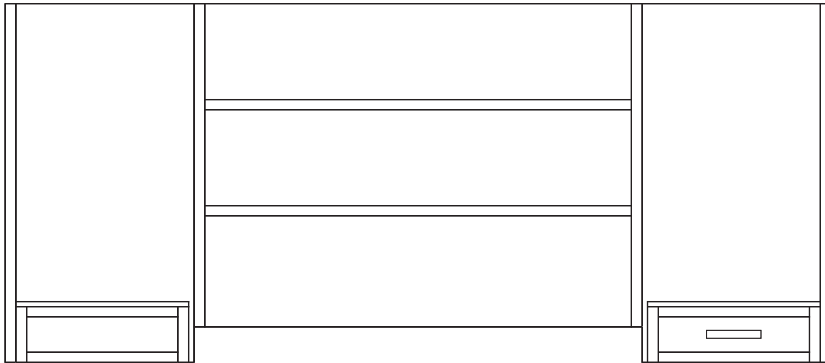

Sullivan Wall Panel System**		Sullivan Headboard		Sullivan Wall Panel System**	
SUL-170.52L	20"W x 1"D x 52"H	FULL	SUL96F 56"W x 1"D x 48"H	SUL-170.52R	20"W x 1"D x 52"H
SUL-171.52L	26"W x 1"D x 52"H	QUEEN	SUL98Q 62"W x 1"D x 48"H	SUL-171.52R	26"W x 1"D x 52"H
		KING	SUL97K 78"W x 1"D x 48"H		

Sullivan Bedside Cubby		Sullivan Bedside Drawer	
SUL-370.WC	18"W x 16"D x 7"H	SUL-370.WD	18"W x 16"D x 7"H
SUL-371.WC	24"W x 16"D x 7"H	SUL-371.WD	24"W x 16"D x 7"H

Wall Panel System, Bedside Cubby and Bedside Drawer available upon Request