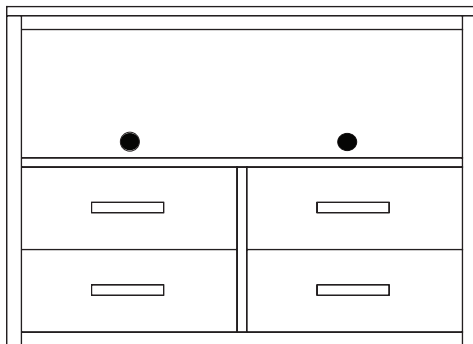

K SULLIVAN
ITEM# **SUL3D**

Sullivan Chest - 3 Drawer
DIMENSIONS 30'W x 24'D x 30'H

L SULLIVAN
ITEM# **SUL48M**

Sullivan Panel Desk
DIMENSIONS 48'W x 24'D x 30'H

SULLIVAN COLLECTION

Sullivan Wall Guard**		Sullivan Headboard		Sullivan Wall Guard**	
Available upon Request	18"W x 1"D x 26"H 24"W x 1"D x 26"H 32"W x 1"D x 26"H 36"W x 1"D x 26"H	FULL QUEEN KING	SUL67F 56"W x 1"D x 26"H SUL69Q 62"W x 1"D x 26"H SUL68K 78"W x 1"D x 26"H	Available upon Request	18"W x 1"D x 26"H 24"W x 1"D x 26"H 32"W x 1"D x 26"H 36"W x 1"D x 26"H
SV65G SV2433	18"W x 1"D x 33"H 24"W x 1"D x 33"H	**Available for All Headboard Heights		SV65G SV2433	18"W x 1"D x 33"H 24"W x 1"D x 33"H

Sullivan Wardrobe -
1 Door - 1 Rod
SUL-338 24"W x 24"D x 66"H
Available upon Request

Sullivan Wardrobe -
2 Door - 1 Shelf - 1 Rod
SUL-339 32"W x 24"D x 72"H
Available upon Request

Sullivan Wall Panel System**		Sullivan Headboard		Sullivan Wall Panel System**	
SUL-170.52L	20"W x 1"D x 52"H	FULL	SUL96F 56"W x 1"D x 48"H	SUL-170.52R	20"W x 1"D x 52"H
SUL-171.52L	26"W x 1"D x 52"H	QUEEN	SUL98Q 62"W x 1"D x 48"H	SUL-171.52R	26"W x 1"D x 52"H
		KING	SUL97K 78"W x 1"D x 48"H		

Sullivan Bedside Cubby		Sullivan Bedside Drawer	
SUL-370.WC	18"W x 16"D x 7"H	SUL-370.WD	18"W x 16"D x 7"H
SUL-371.WC	24"W x 16"D x 7"H	SUL-371.WD	24"W x 16"D x 7"H

Wall Panel System, Bedside Cubby and Bedside Drawer available upon Request

***Available upon Request**

Sullivan Coffee - 4 Drawer
Available upon Request 48"W x 24"D x 37"H

Sullivan Micro Fridge - 2 Drawer
SV2MF 54"W x 24"D x 37"H

Sullivan Micro Fridge - 3 Drawer
Available upon Request 48"W x 24"D x 37"H
SV3MD 54"W x 24"D x 37"H