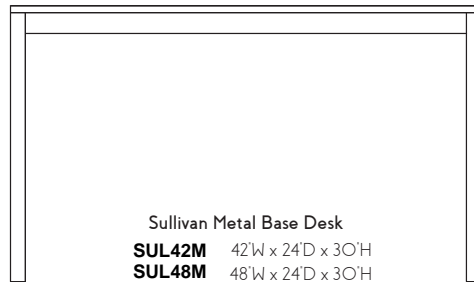

Sullivan Metal Base Desk
SUL42M 42"W x 24"D x 30"H
SUL48M 48"W x 24"D x 30"H