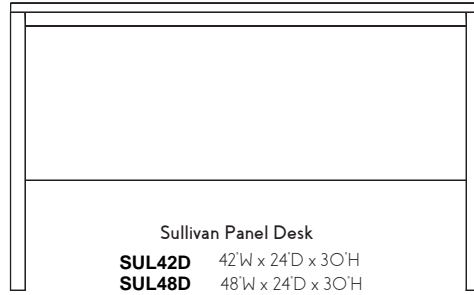

Sullivan Panel Desk
SUL42D 42"W x 24"D x 30"H
SUL48D 48"W x 24"D x 30"H